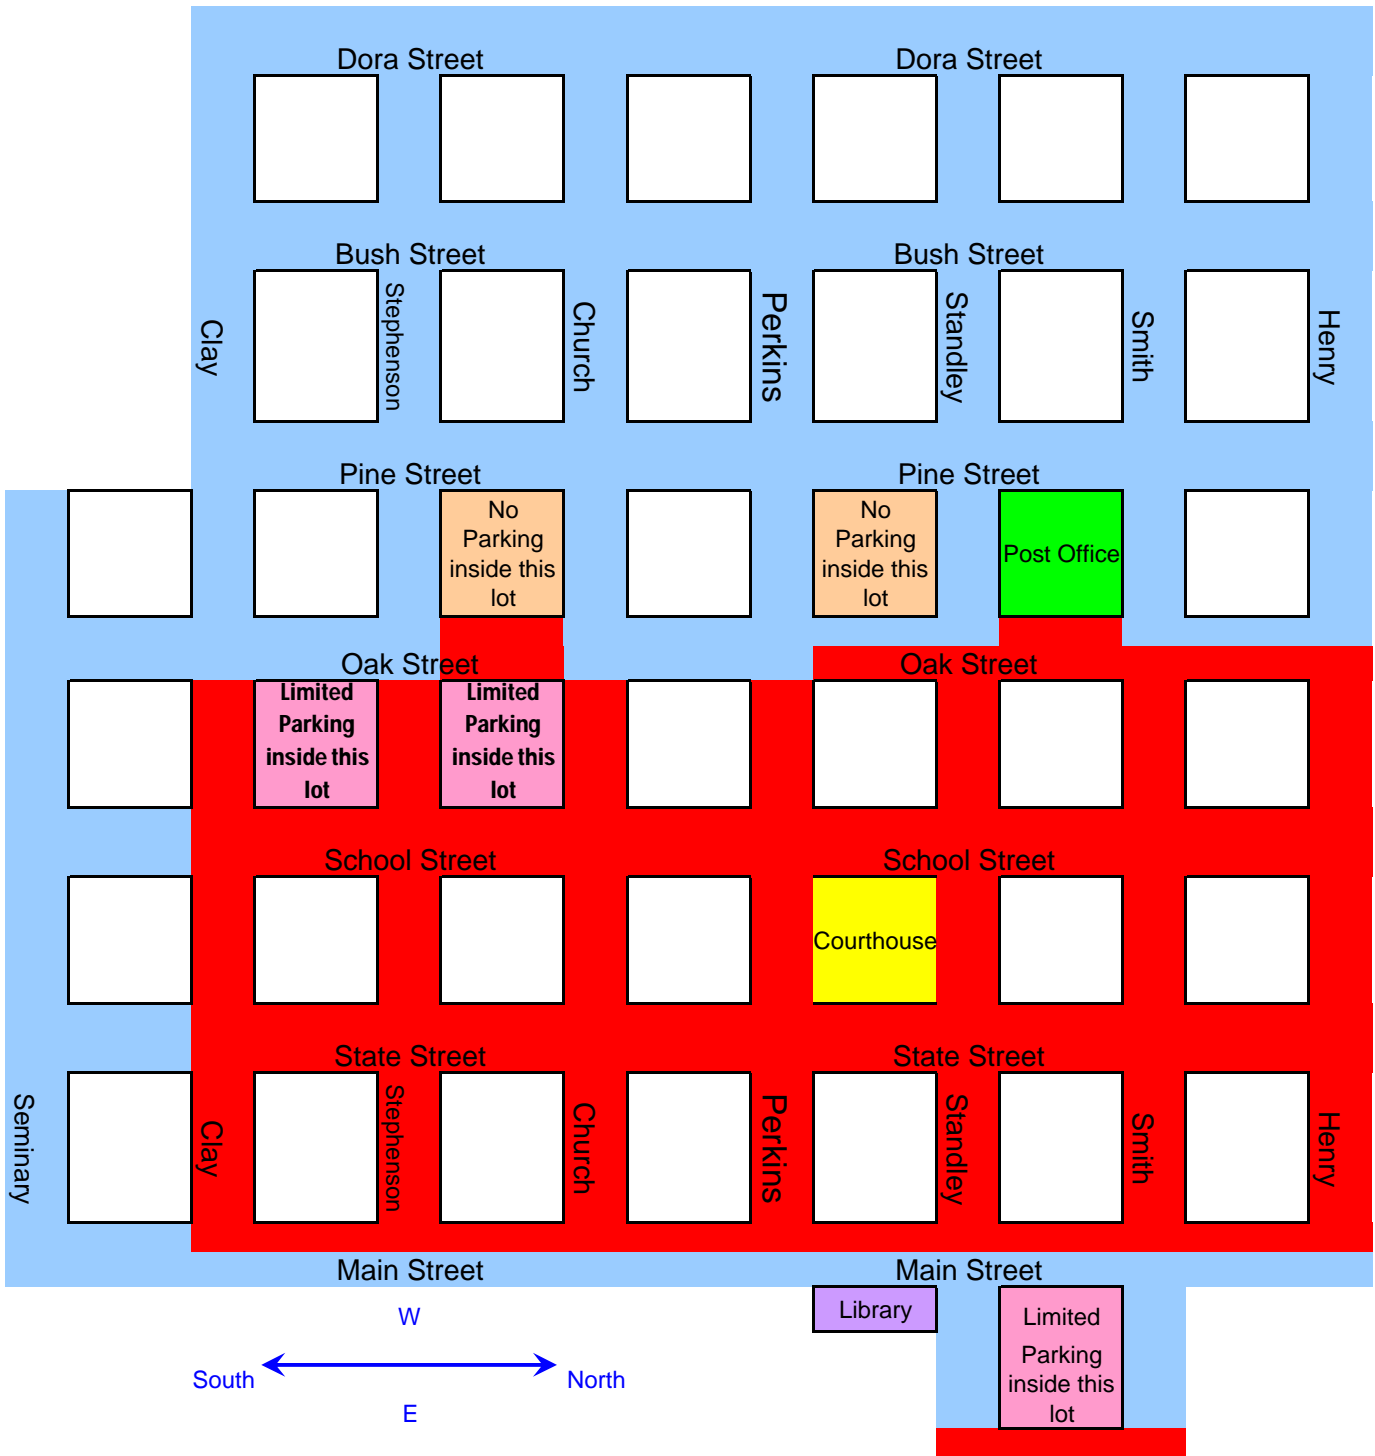

Juror Parking Areas

PARK HERE

ANY 2 HOUR TIME ZONE
ANY 5 HOUR TIME ZONE

Including metered spaces in those zones

YOUR JUROR PARKING PERMIT MUST
BE CLEARLY VISIBLE ON YOUR DASHBOARD

Money put in meters is not reimburseable

DO NOT PARK HERE

1-1/2 HOUR TIME ZONE
or less

**** CITATION ZONE ****

Court and County NOT responsible for citations
issued pursuant to state & local codes

Do not park in lots or in numbered spaces
requiring monthly permits